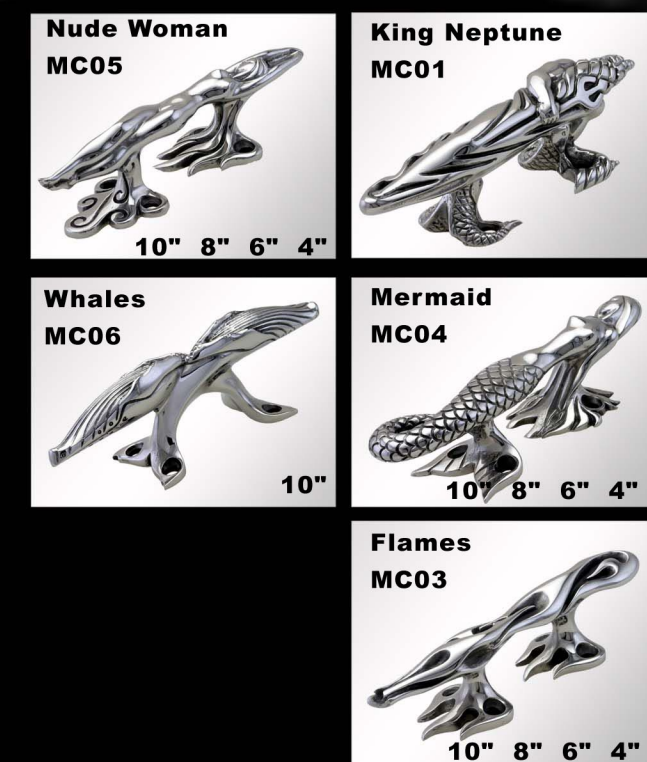

Looks great as a pendant!

Try it as a Zipper Pull!

866.404.1425

866.404.1425

IMAGE MOTORCYCLE PRODUCTS

V-Twin Engine J29 L

FAMILY OWNED AND OPERATED FOR OVER 10 YEARS. WE ARE DEDICATED TO PRODUCING CUTTING EDGE DESIGN PAIRED WITH GUARANTEED QUALITY. JOIN THE FAMILY TODAY!

* FOOT PEGS FIT ANY STANDARD 1/2 INCH FEMALE CLEVIS MOUNT. CAN BE USED AS HIGHWAY PEGS WITH HD PART # 50964-98 (ZINC) OR HD PART #94140-02 (CHROME).

GAS CAPS FIT HD STYLE TANKS WITH SCREW IN CAPS 1997 AND NEWER. RIGHT AND LEFT HAND THREADS AVAILABLE.

Kickstand Covers

IMAGE MOTORCYCLE KICKSTAND COVERS ARE CAST IN AEROSPACE QUALITY STEEL.

FITS OVER ANY KICKSTAND (US & METRIC) OR ANY 3/8" TO 1/4" DIAMETER WITH 8" OF STRAIGHT LENGTH VIA HOSE CLAMP.

Wing C001

Image Marine

Octopus MC02 10"

IMAGE MARINE CLEATS ARE CAST IN STAINLESS STEEL. CLEATS ARE AVAILABLE IN 4", 6", 8" AND 10" SIZES.

www.imagemotorcycle.com