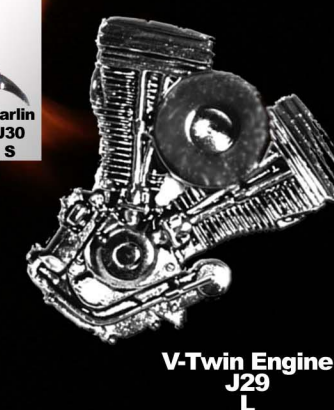

Custom Hardware

IMAGE MOTORCYCLE HIGH QUALITY ZIPPER PULLS ARE CREATED WITH THE ATTENTION TO DETAIL WE PRIDE OURSELVES ON. SMALL SIZE IS 2" TO 2.5". LARGE SIZE IS 3" TO 3.5".

EYE-CATCHING AS A ZIPPER PULL, PENDANT OR KEYCHAIN!

Looks great as a pendant!

Try it as a Zipper Pull!

866.404.1425

866.404.1425

IMAGE MOTORCYCLE PRODUCTS

V-Twin Engine J29 L

FAMILY OWNED AND OPERATED FOR OVER 10 YEARS. WE ARE DEDICATED TO PRODUCING CUTTING EDGE DESIGN PAIRED WITH GUARANTEED QUALITY. JOIN THE FAMILY TODAY!

* FOOT PEGS FIT ANY STANDARD 1/2 INCH FEMALE CLEVIS MOUNT. CAN BE USED AS HIGHWAY PEGS WITH HD PART # 50964-98 (ZINC) OR HD PART #94140-02 (CHROME).

GAS CAPS FIT HD STYLE TANKS WITH SCREW IN CAPS 1997 AND NEWER. RIGHT AND LEFT HAND THREADS AVAILABLE.