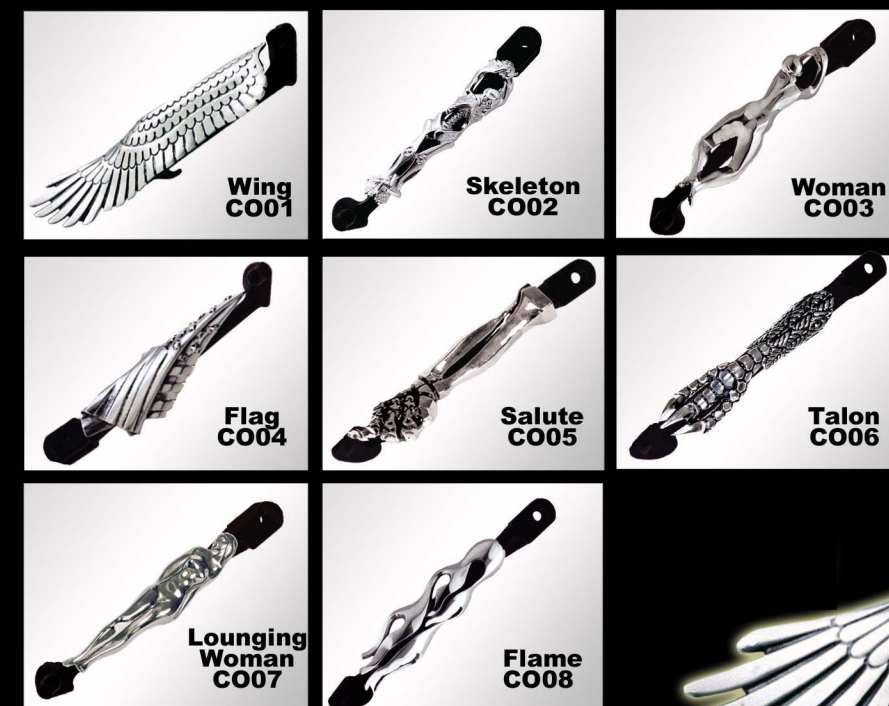

* FOOT PEGS FIT ANY STANDARD 1/2 INCH FEMALE CLEVIS MOUNT. CAN BE USED AS HIGHWAY PEGS WITH HD PART # 50964-98 (ZINC) OR HD PART #94140-02 (CHROME).

GAS CAPS FIT HD STYLE TANKS WITH SCREW IN CAPS 1997 AND NEWER. RIGHT AND LEFT HAND THREADS AVAILABLE.

Kickstand Covers

IMAGE MOTORCYCLE KICKSTAND COVERS ARE CAST IN AEROSPACE QUALITY STEEL.

FITS OVER ANY KICKSTAND (US & METRIC) OR ANY 3/8" TO 1/4" DIAMETER WITH 8" OF STRAIGHT LENGTH VIA HOSE CLAMP.

Wing C001

Image Marine

Octopus MC02 10"

IMAGE MARINE CLEATS ARE CAST IN STAINLESS STEEL. CLEATS ARE AVAILABLE IN 4", 6", 8" AND 10" SIZES.

www.imagemotorcycle.com